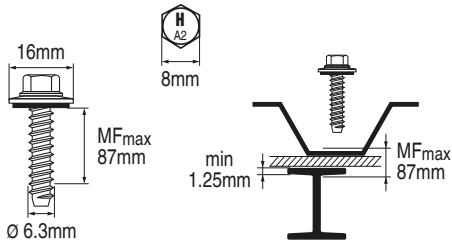

S-MP 54S 6.3x100

283206

Rostfrei / Inox / Stainless A2

2081860