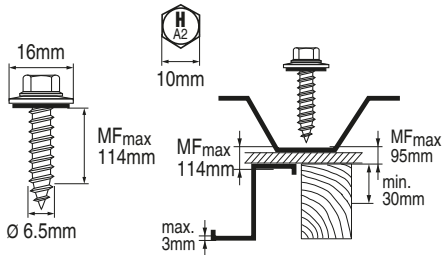

S-MP 53S 6.5x125

219093

Rostfrei / Inox / Stainless A2