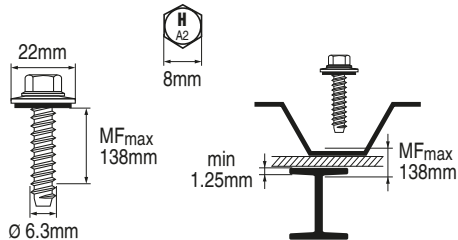

S-MP 74S 6.3x150

283623

Rostfrei / Inox / Stainless A2

2081886