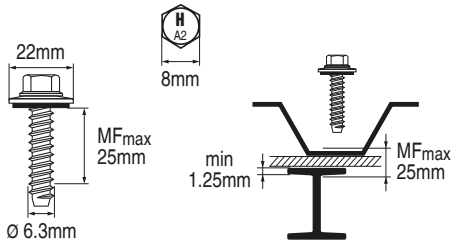

S-MP 74S 6.3x38

283559

Rostfrei / Inox / Stainless A2

2081879