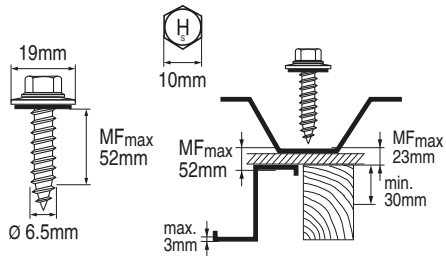

S-MP 63S 6.5x63

#285222

Rostfrei / Inox / Stainless

2081929-07.2023